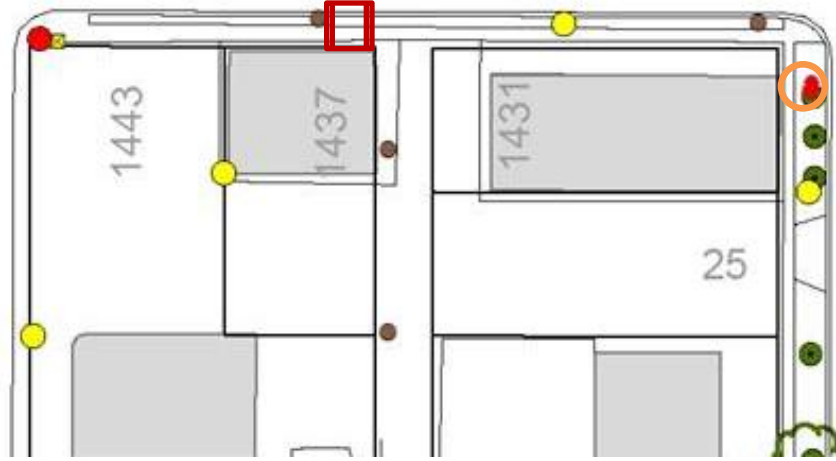

GLADSTONE RD NW

Children's Performers, Mascots & Dance Group Parking

Dancers Stage 20x30

Chairs

19	18	17	16	14	9	7	6	5	4	M
20	15	13	12	11	10	8			3	M

KENSINGTON RD NW

Volunteer Parking

See other maps